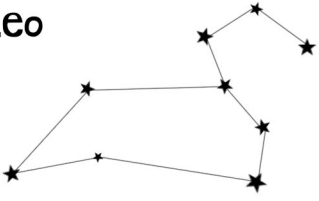

Constellation Connect the Stars

Directions: Study the Left side and connect the stars on the Right side to match the pattern. Watch your constellations come to life!

Cygnus

The Swan

Leo

The Lion

Ursa Major
(+ Big Dipper)